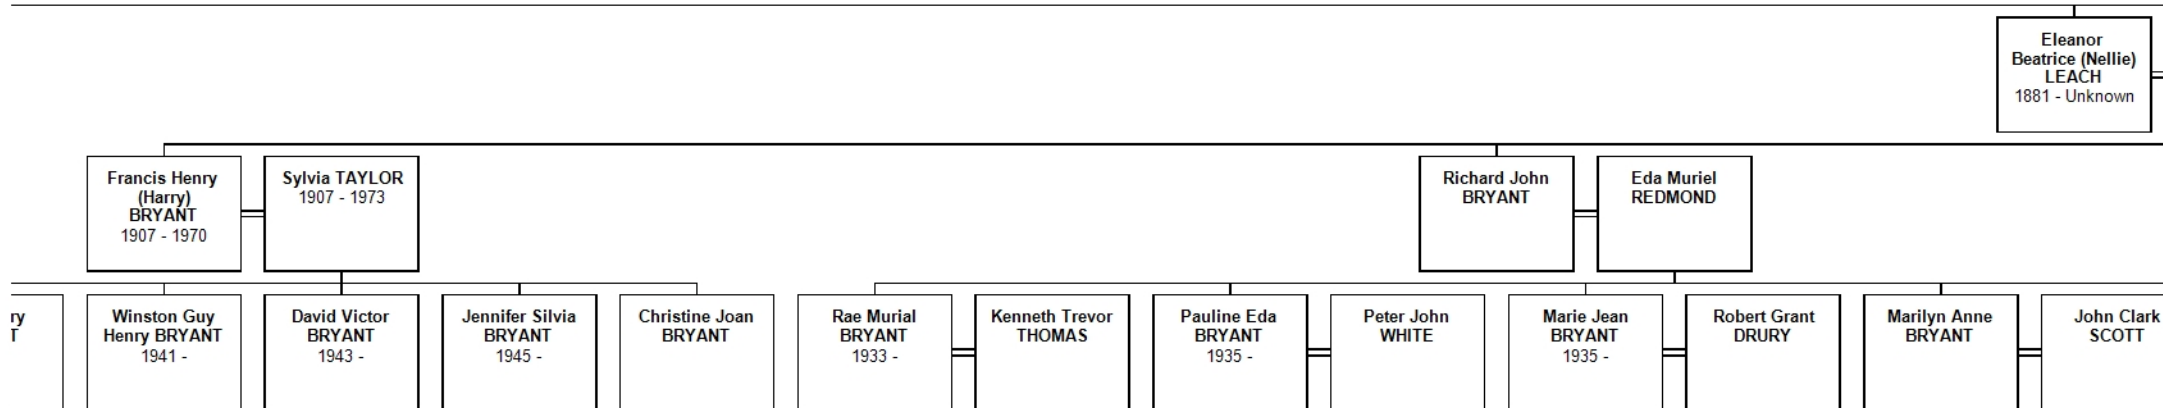

**Extended Family Chart for
Charles LEACH**

Francis Victor
BRYANT
1885 -

Lucy Eleanor
BRYANT
1912 -

Harrold
RICHARDSON

Eric William
BRYANT
1915 -

Mar
Cl

Jacqueline
Mary BRYANT
1951 -

Brian Ronald
MAULDER

Graeme William
RICHARDSON
1939 -

Barbara
BRISTOL
- 1988

Bryan Francis
RICHARDSON
1942 -

Margaret
SIDDLER

Gillian Lucy
RICHARDSON
1945 -

Robert
AUSTIN

Kevin Maitland
RICHARDSON
1948 -

Michael Eric
BRYANT
1945 -

Sheryl Diane
TANERSLEY

Barry Victor
BRYANT
1947 -

Lucy LEACH
1887 - 1967

John Alexander
FRASER
1880 - 1962

R Victor Osterby
HANSEN

Eon Donald
FRASER
1920 -

Jessie MAHON
- 1951

Peter John
HANSEN