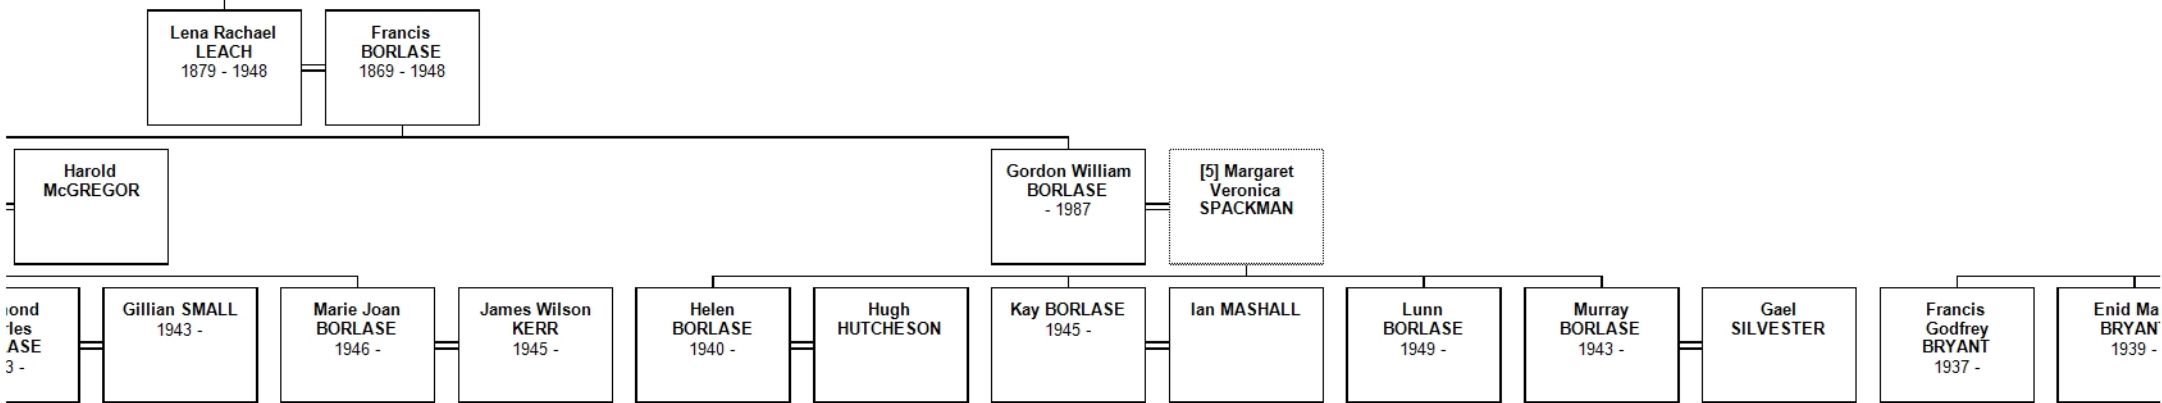

**Extended Family Chart for
Charles LEACH**

Francis Victor
BRYANT
1885 -

Lucy Eleanor
BRYANT
1912 -

Harrold
RICHARDSON

Eric William
BRYANT
1915 -

Mar
Cl

Jacqueline
Mary BRYANT
1951 -

Brian Ronald
MAULDER

Graeme William
RICHARDSON
1939 -

Barbara
BRISTOL
- 1988

Bryan Francis
RICHARDSON
1942 -

Margaret
SIDDLER

Gillian Lucy
RICHARDSON
1945 -

Robert
AUSTIN

Kevin Maitland
RICHARDSON
1948 -

Michael Eric
BRYANT
1945 -