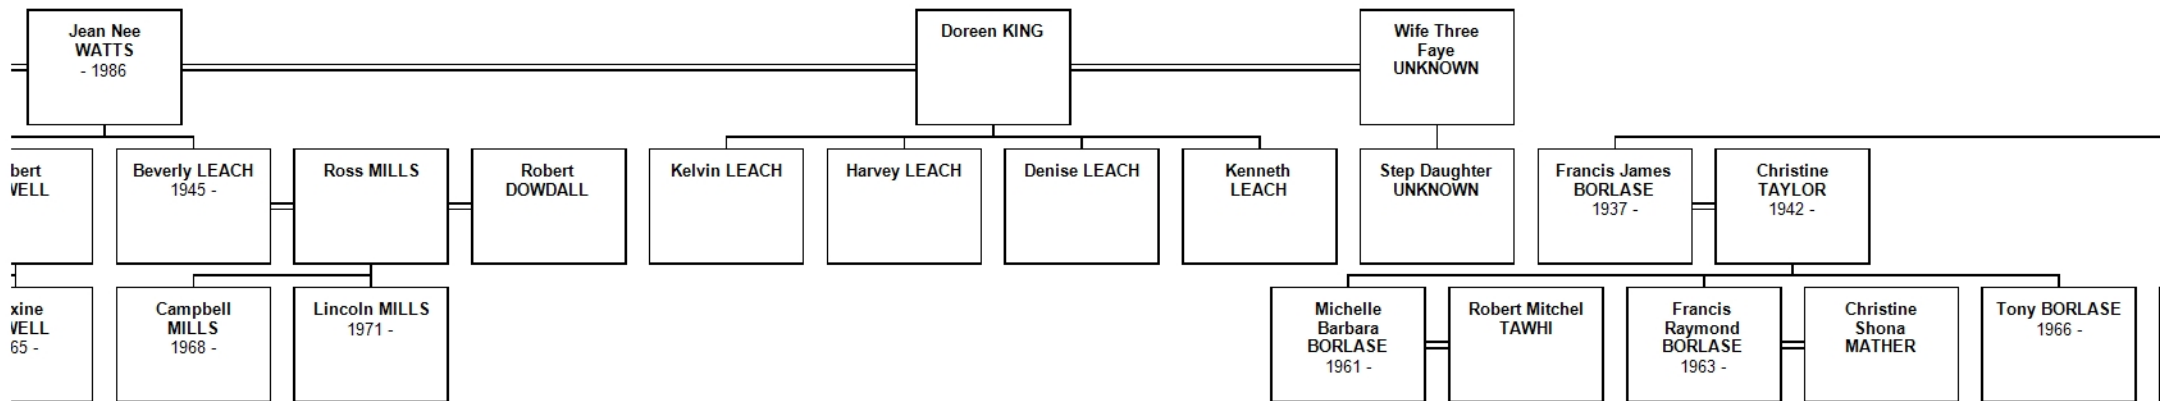

**Descendant Chart for  
Charles LEACH**

Eleanor  
Beatrice (Nellie)  
LEACH  
1881 - Unknown

Francis Victor  
BRYANT  
1885 -

Lucy Eleanor  
BRYANT  
1912 -

Harrold  
RICHARDSON

John Clark  
SCOTT

Jacqueline  
Mary BRYANT  
1951 -

Brian Ronald  
MAULDER

Graeme William  
RICHARDSON  
1939 -

Barbara  
BRISTOL  
- 1988

Bryan Francis  
RICHARDSON  
1942 -

Margaret  
SIDDLÉ

Gillian Lucy  
RICHARDSON  
1945 -

Robert AUSTIN

Kevin Ma  
RICHARDSON  
1948