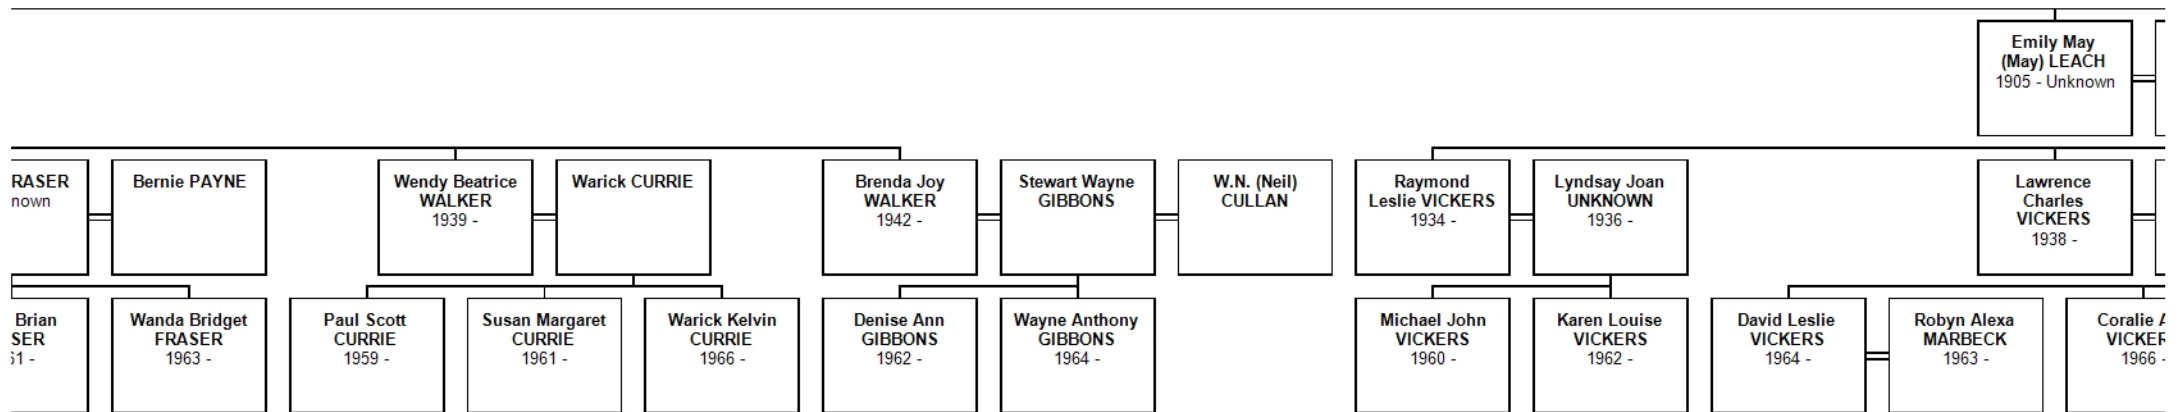

**Descendant Chart for  
Charles LEACH**

Eleanor  
Beatrice (Nellie)  
LEACH  
1881 - Unknown

Francis Victor  
BRYANT  
1885 -

Lucy Eleanor  
BRYANT  
1912 -

Harrold  
RICHARDSON

John Clark  
SCOTT

Jacqueline  
Mary BRYANT  
1951 -

Brian Ronald  
MAULDER

Graeme William  
RICHARDSON  
1939 -

Barbara  
BRISTOL  
- 1988

Bryan Francis  
RICHARDSON  
1942 -

Margaret  
SIDDLÉ

Gillian Lucy  
RICHARDSON  
1945 -

Robert AUSTIN

Kevin Ma  
RICHARDSON  
1948