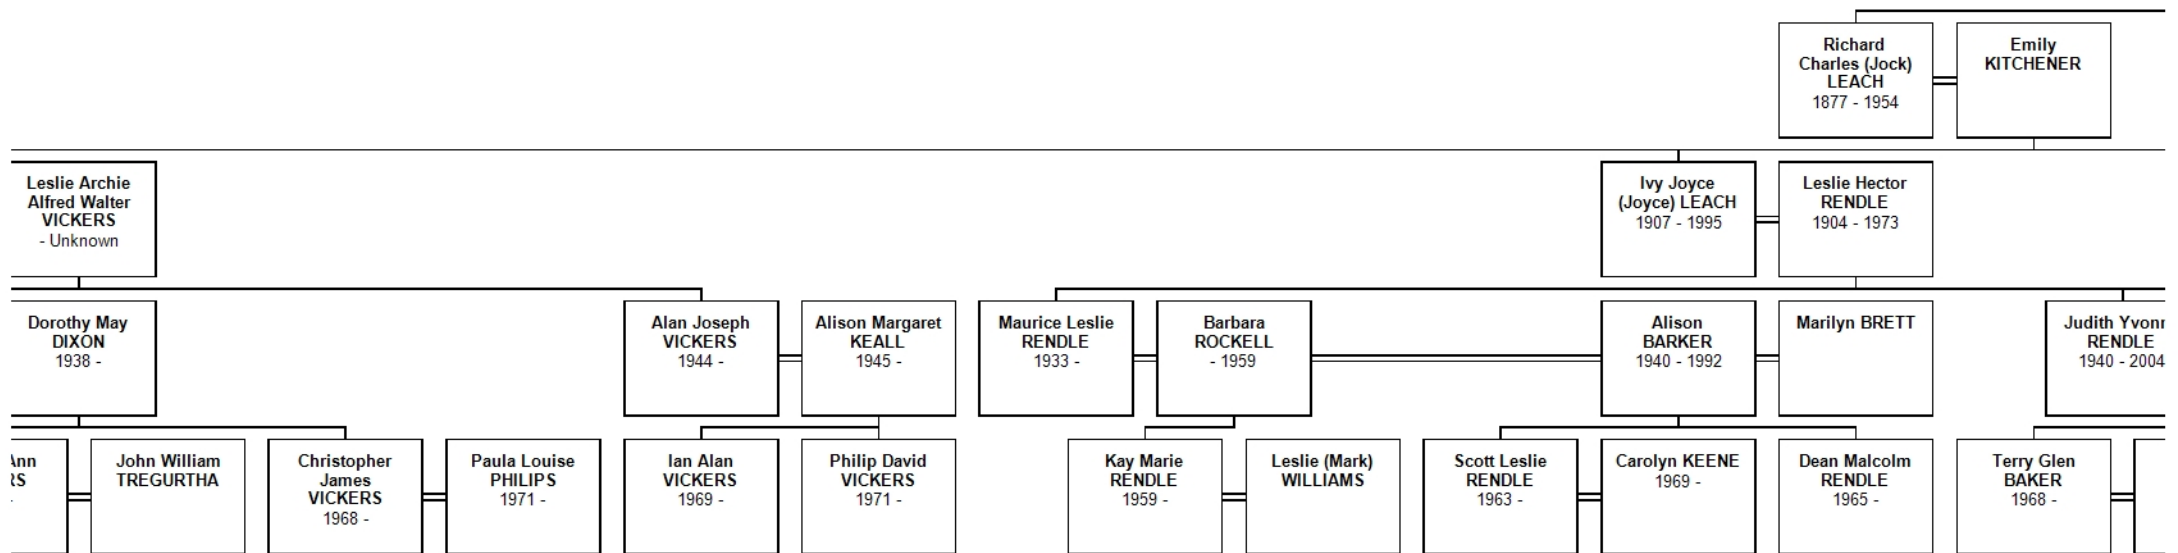

**Descendant Chart for  
Charles LEACH**

Eleanor  
Beatrice (Nellie)  
LEACH  
1881 - Unknown

Francis Victor  
BRYANT  
1885 -

Lucy Eleanor  
BRYANT  
1912 -

Harrold  
RICHARDSON

John Clark  
SCOTT

Jacqueline  
Mary BRYANT  
1951 -

Brian Ronald  
MAULDER

Graeme William  
RICHARDSON  
1939 -

Barbara  
BRISTOL  
- 1988

Bryan Francis  
RICHARDSON  
1942 -

Margaret  
SIDDLÉ

Gillian Lucy  
RICHARDSON  
1945 -

Robert AUSTIN

Kevin Ma  
RICHARDSON  
1948