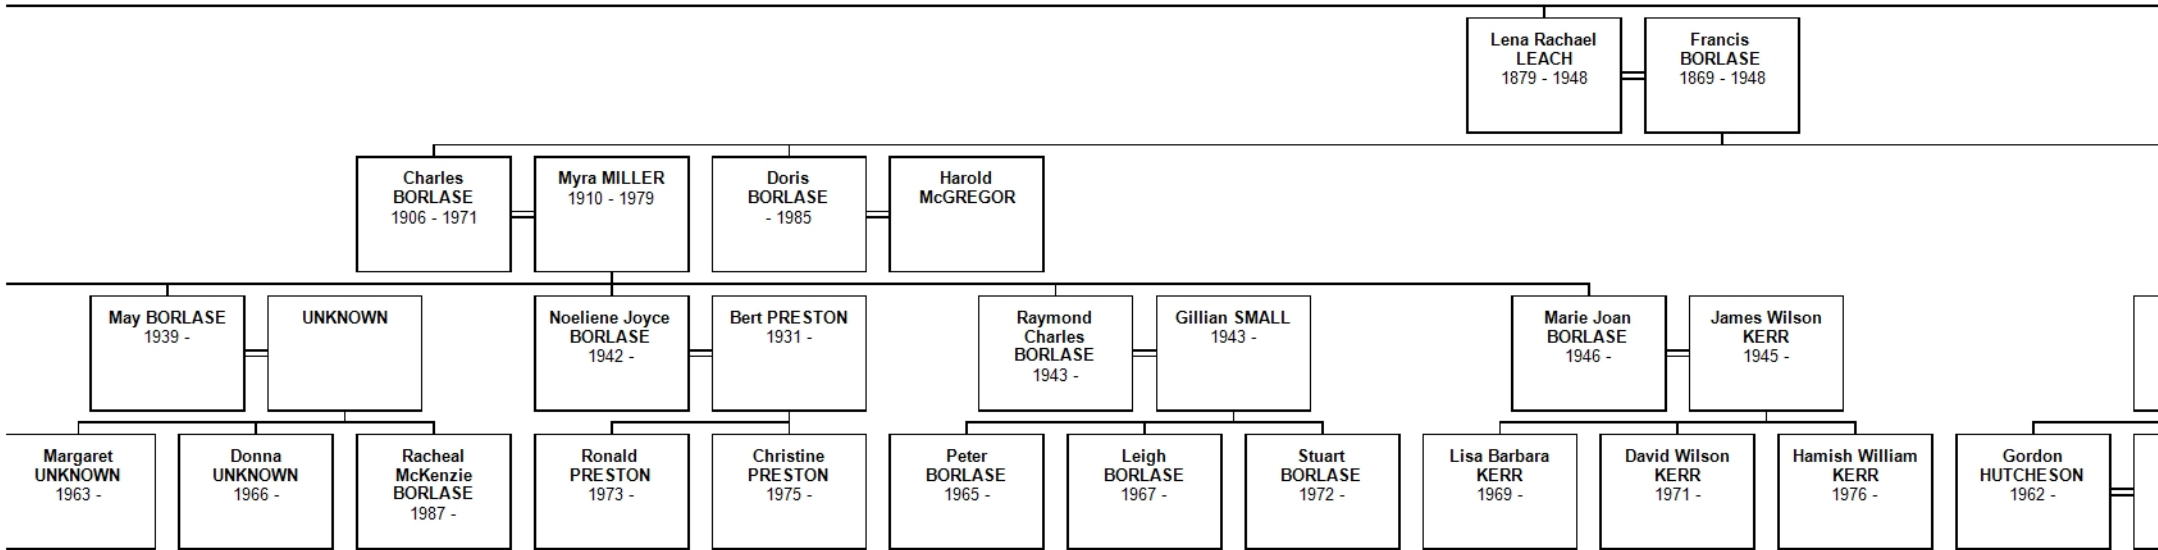

**Descendant Chart for  
Charles LEACH**

Eleanor  
Beatrice (Nellie)  
LEACH  
1881 - Unknown

Francis Victor  
BRYANT  
1885 -

Lucy Eleanor  
BRYANT  
1912 -

Harrold  
RICHARDSON

John Clark  
SCOTT

Jacqueline  
Mary BRYANT  
1951 -

Brian Ronald  
MAULDER

Graeme William  
RICHARDSON  
1939 -

Barbara  
BRISTOL  
- 1988

Bryan Francis  
RICHARDSON  
1942 -

Margaret  
SIDDLÉ

Gillian Lucy  
RICHARDSON  
1945 -

Robert AUSTIN

Kevin Ma  
RICHARDSON  
1948