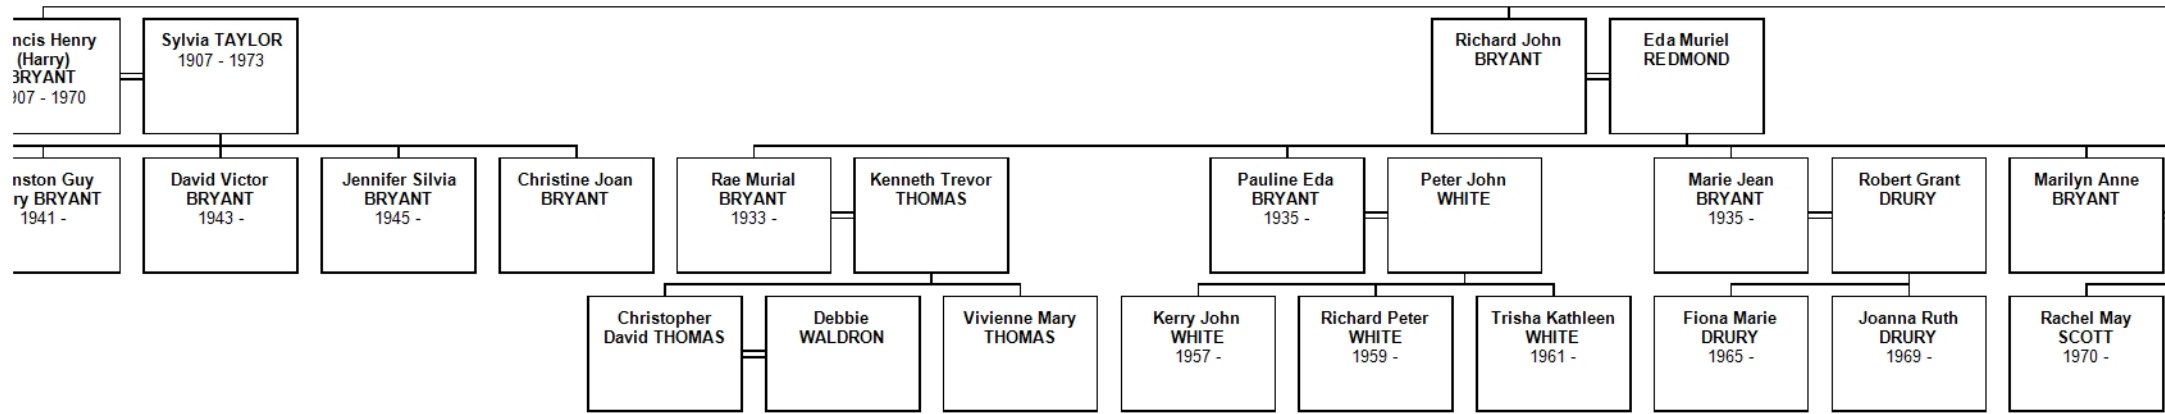

**Descendant Chart for  
Charles LEACH**

Eleanor  
Beatrice (Nellie)  
LEACH  
1881 - Unknown

Francis Victor  
BRYANT  
1885 -

Lucy Eleanor  
BRYANT  
1912 -

Harrold  
RICHARDSON

John Clark  
SCOTT

Jacqueline  
Mary BRYANT  
1951 -

Brian Ronald  
MAULDER

Graeme William  
RICHARDSON  
1939 -

Barbara  
BRISTOL  
- 1988

Bryan Francis  
RICHARDSON  
1942 -

Margaret  
SIDDLÉ

Gillian Lucy  
RICHARDSON  
1945 -

Robert AUSTIN

Kevin Ma  
RICHARDSON  
1948