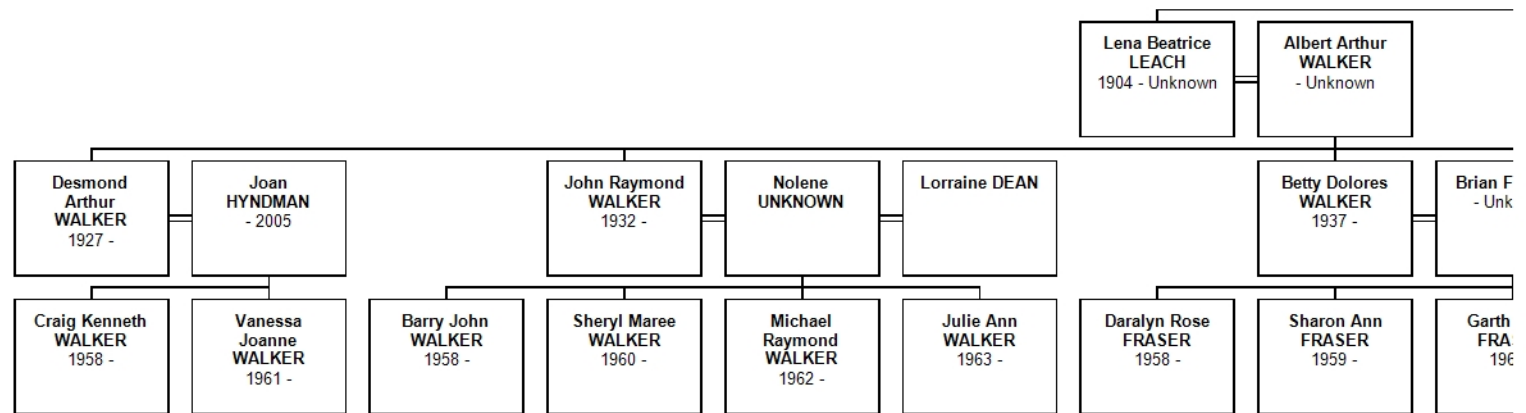

**Descendant Chart for  
Charles LEACH**

Eleanor  
Beatrice (Nellie)  
LEACH  
1881 - Unknown

Francis Victor  
BRYANT  
1885 -

Lucy Eleanor  
BRYANT  
1912 -

Harrold  
RICHARDSON

John Clark  
SCOTT

Jacqueline  
Mary BRYANT  
1951 -

Brian Ronald  
MAULDER

Graeme William  
RICHARDSON  
1939 -

Barbara  
BRISTOL  
- 1988

Bryan Francis  
RICHARDSON  
1942 -

Margaret  
SIDDLÉ

Gillian Lucy  
RICHARDSON  
1945 -

Robert AUSTIN

Kevin Ma  
RICHARDSON  
1948