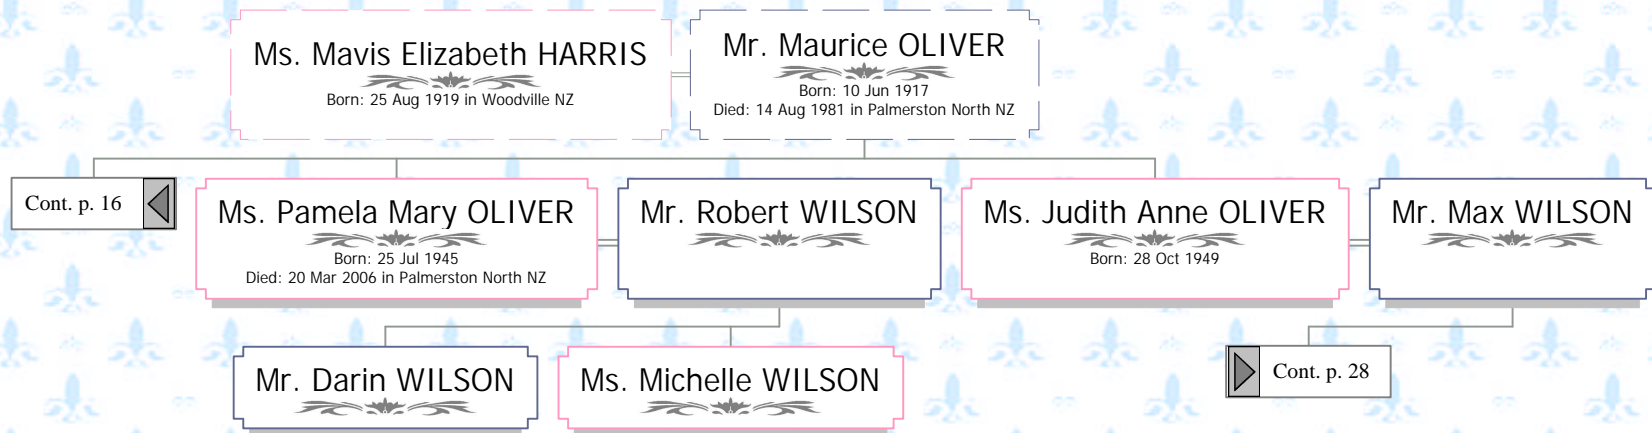

Descendants of Joseph Henry HARRIS