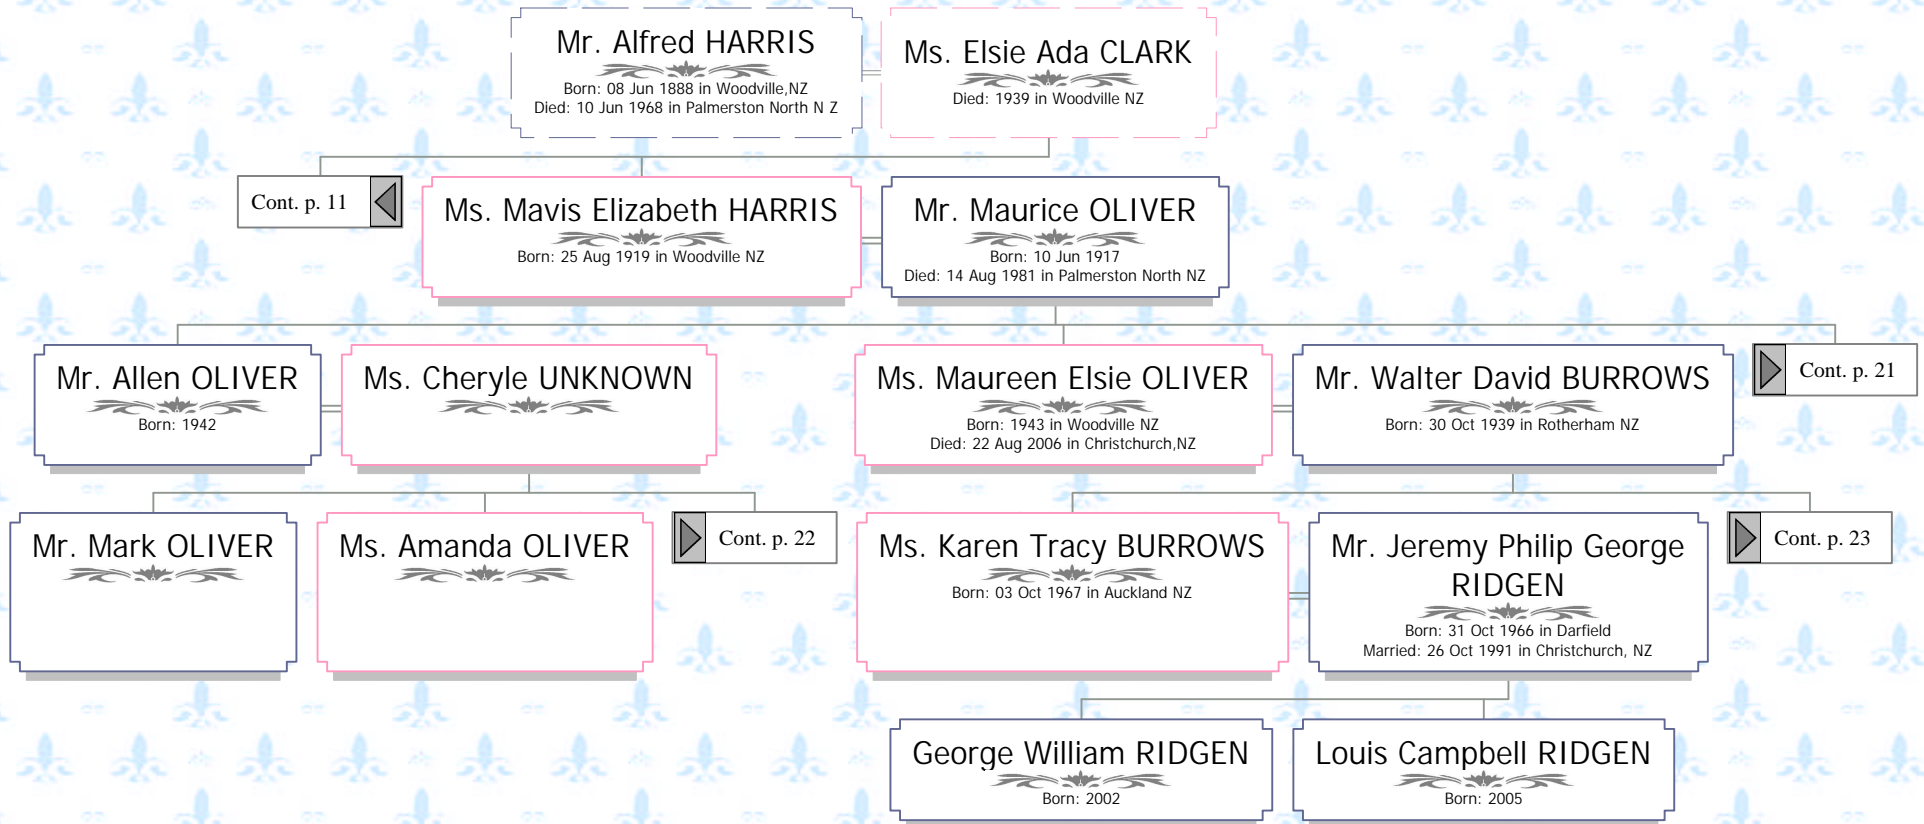

Descendants of Joseph Henry HARRIS