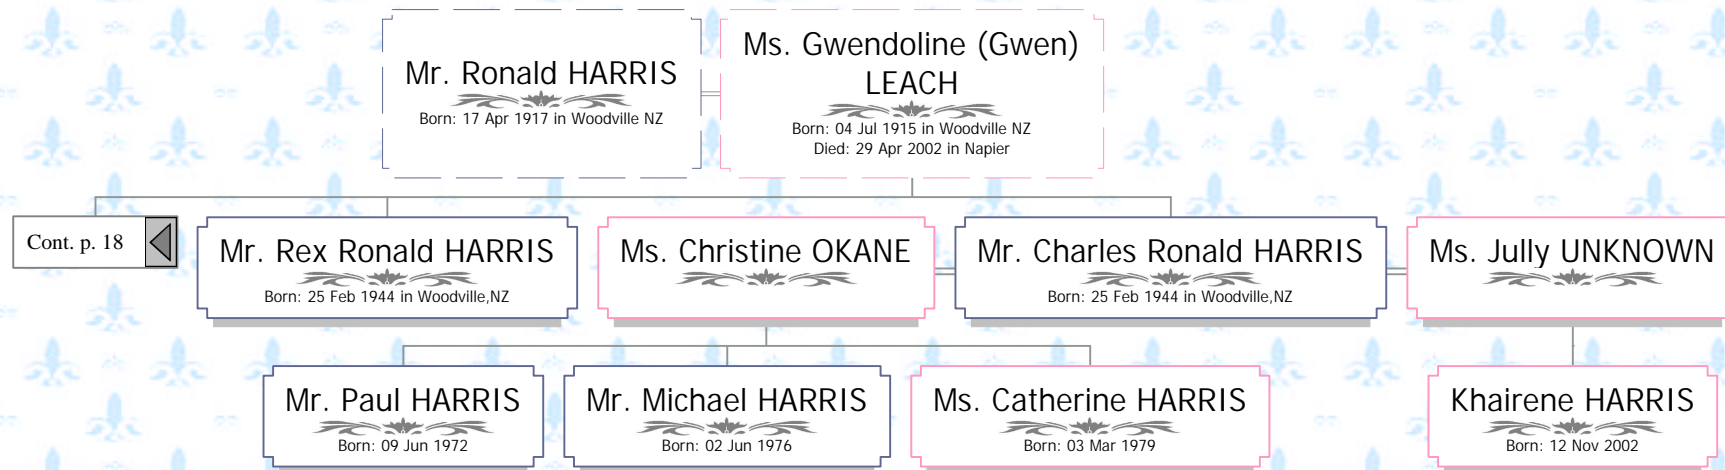

Descendants of Joseph Henry HARRIS