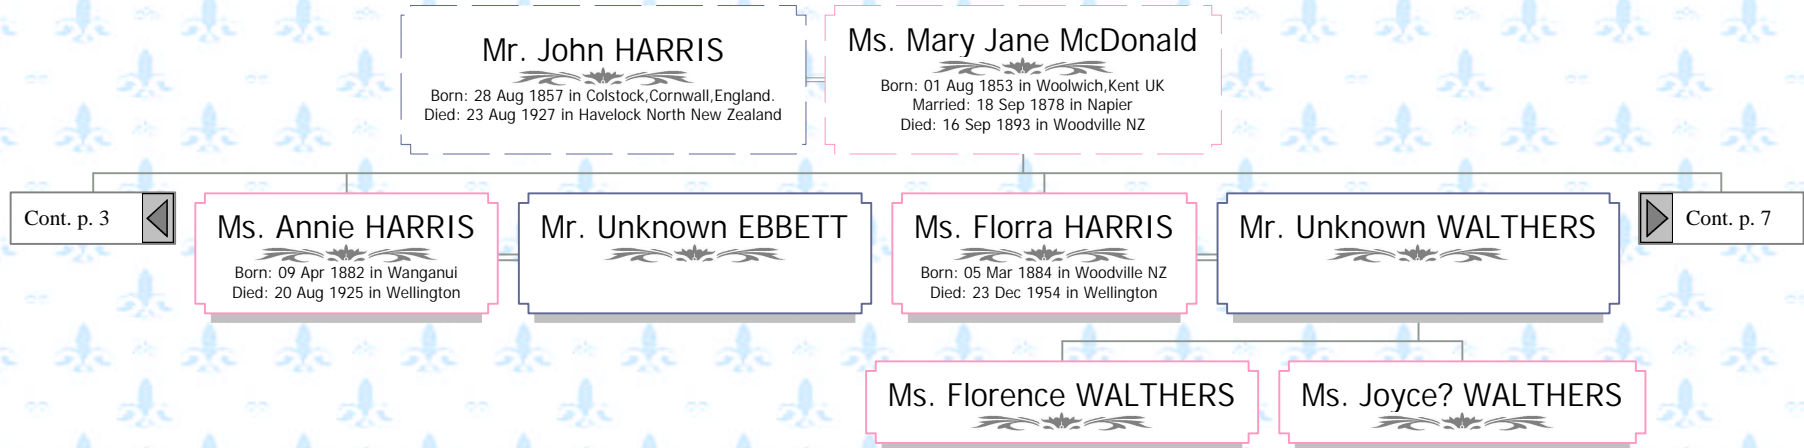

Descendants of Joseph Henry HARRIS