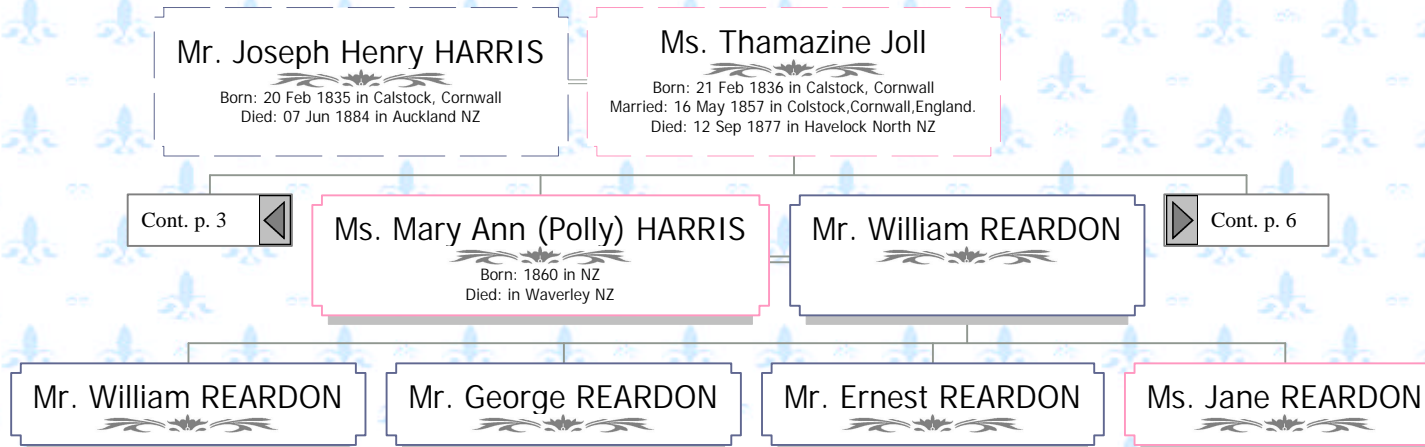

Descendants of Joseph Henry HARRIS